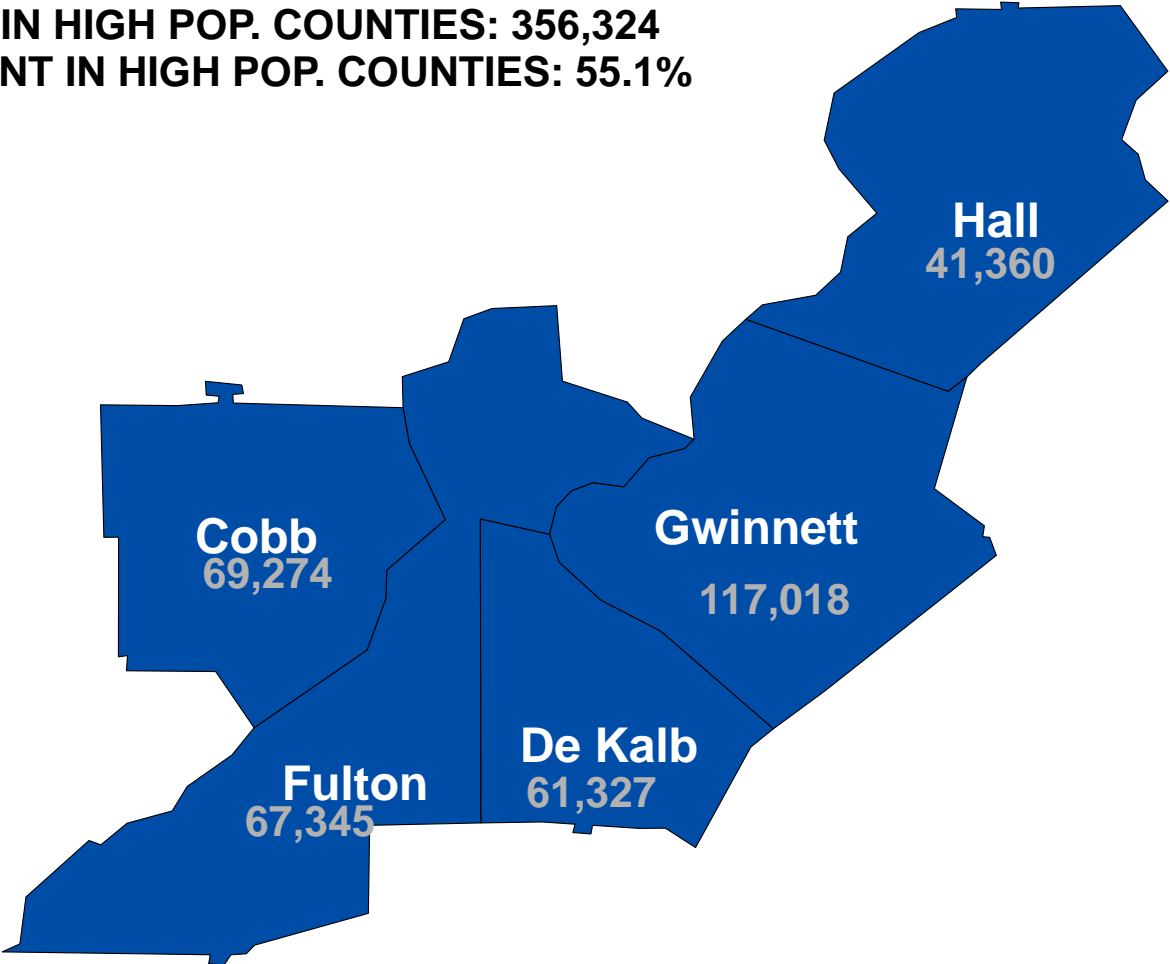

HIGHEST CONCENTRATIONS OF HISPANIC POPULATIONS IN GEORGIA: 2005

STATE TOTAL HISPANIC POPULATION: 646,568

TOTAL IN HIGH POP. COUNTIES: 356,324
PERCENT IN HIGH POP. COUNTIES: 55.1%

Source: U.S. Census Bureau