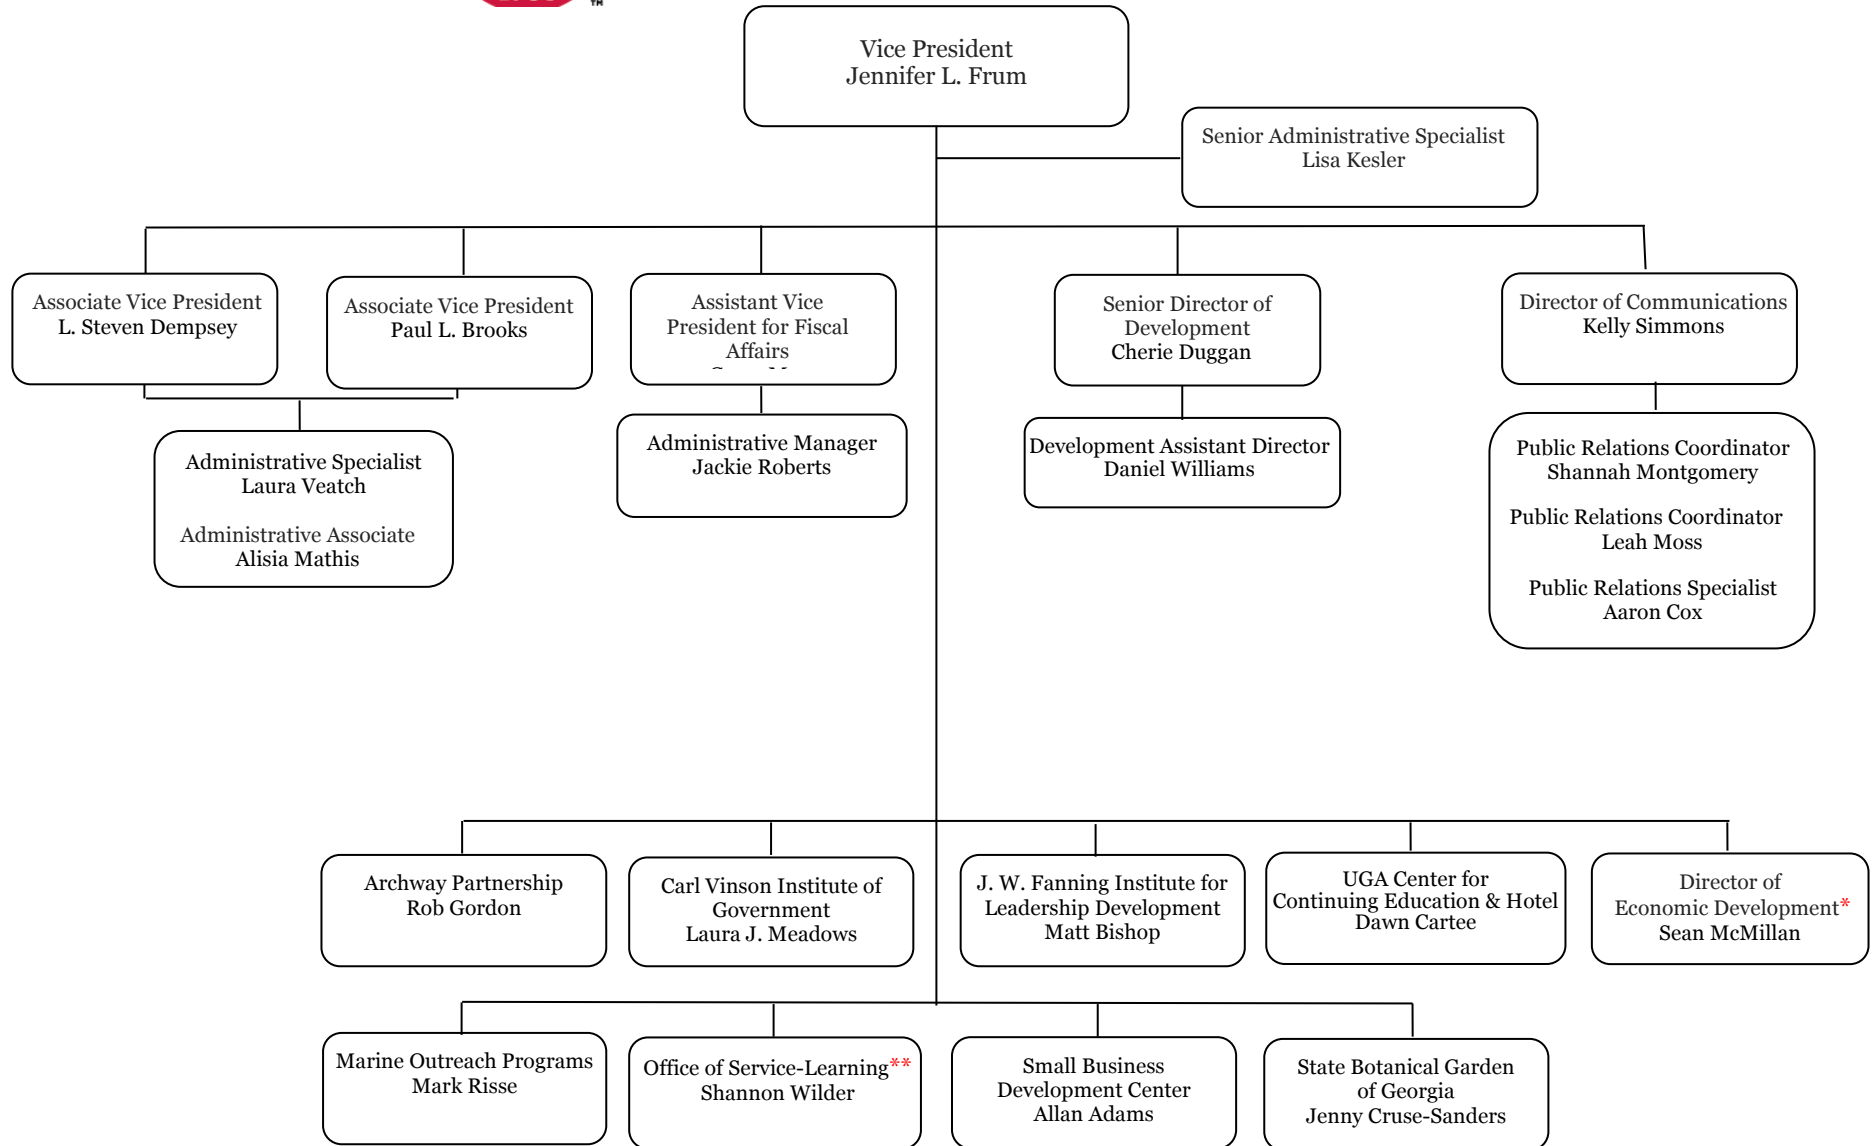

# Public Service & Outreach

## UNIVERSITY OF GEORGIA

\*The Office of Economic Development reports jointly to the Vice President for Public Service and Outreach and the Vice President for Research.

\*\*The Office of Service-Learning reports jointly to the Vice President for Public Service and Outreach and the Vice President for Instruction.